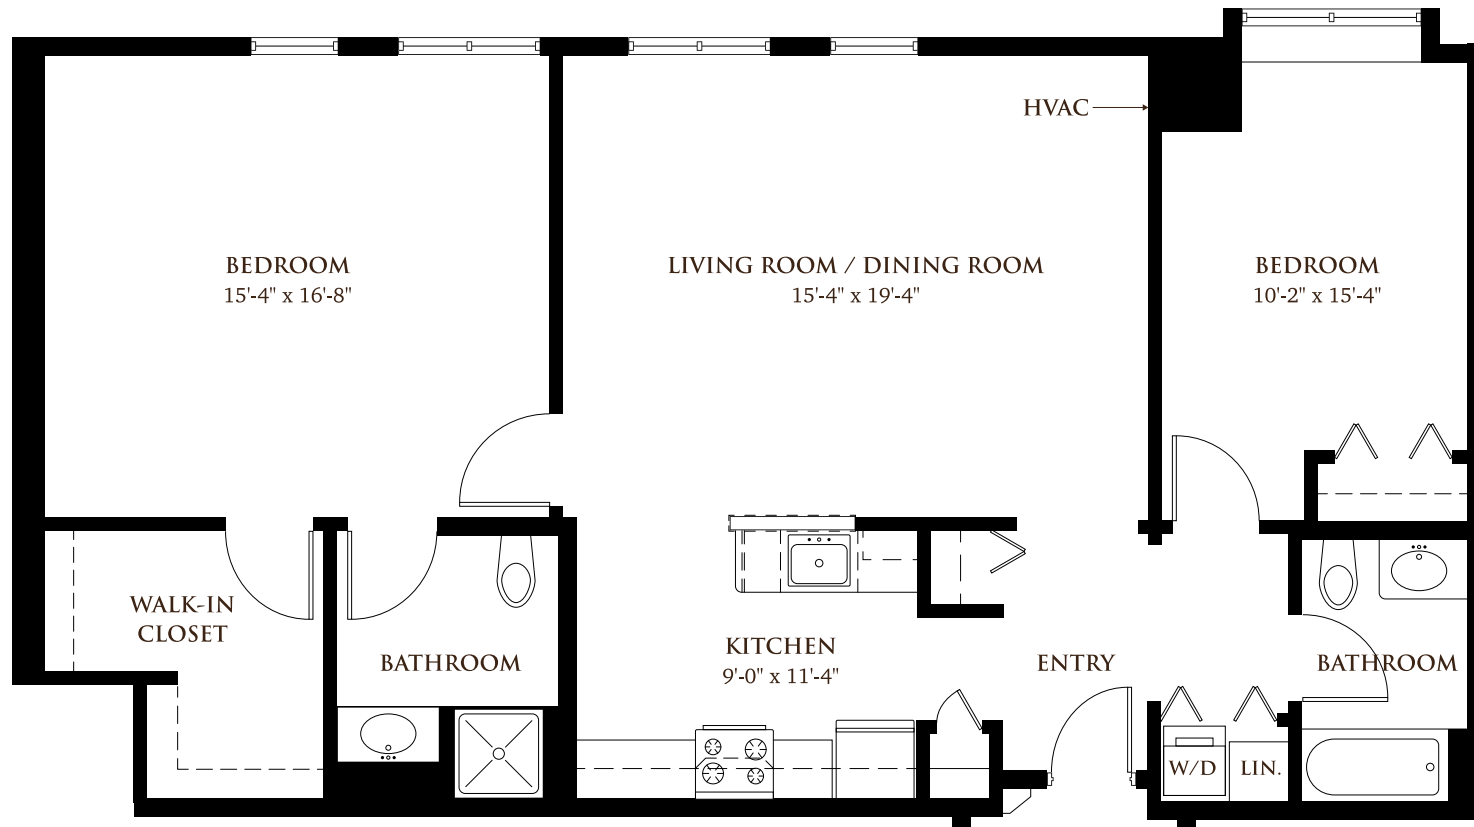

Fonthill

MODEL 220

Unit Type 2f
Two Bedroom/
Two Bathroom/
Apartment
1160 sf

The floor plan above is intended to show dimensions and layout for marketing purposes. Final design of the unit may vary.

THE MANOR
at York Town