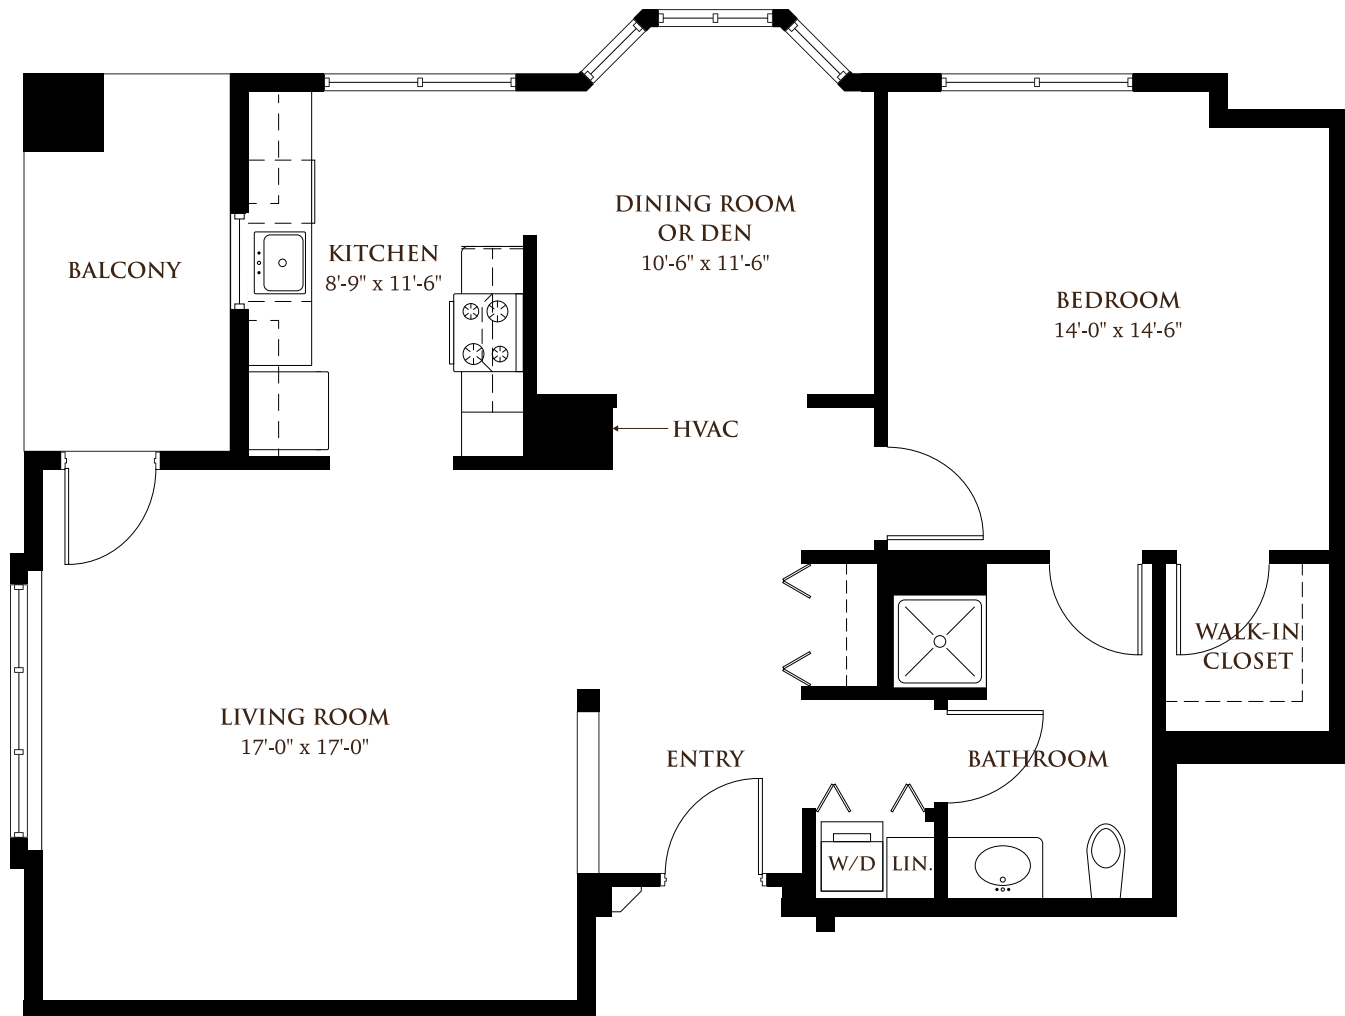

Mercer MODEL 110

Unit Type 1a
One Bedroom/
One Bathroom/
Den Apartment
1002 sf

The floor plan above is intended to show dimensions and layout for marketing purposes. Final design of the unit may vary.

THE MANOR
at York Town