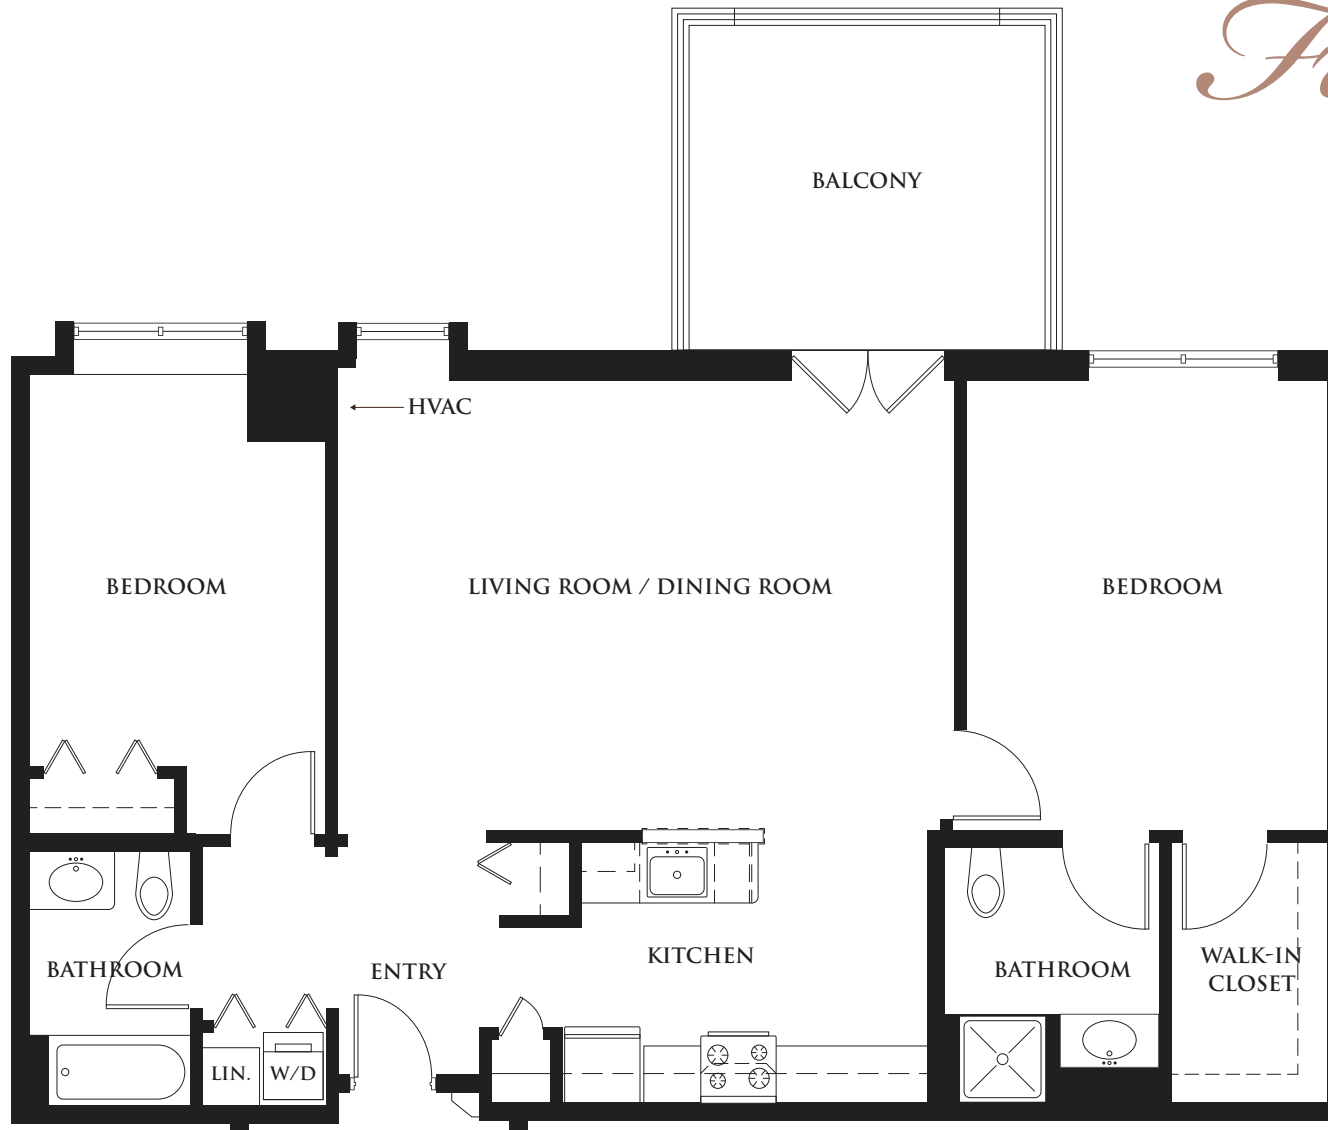

# Fonthill Deluxe

*Two Bedroom/  
Two Bathroom/  
Apartment*  
**1033-1223 sq. ft.**

*Monthly Fees starting at*  
**\$3,572**

*Entrance Fees starting at*  
**\$220,000**

The floor plan above is intended to show dimensions and layout for marketing purposes. Final design of the unit may vary.

THE MANOR  
*at York Town*