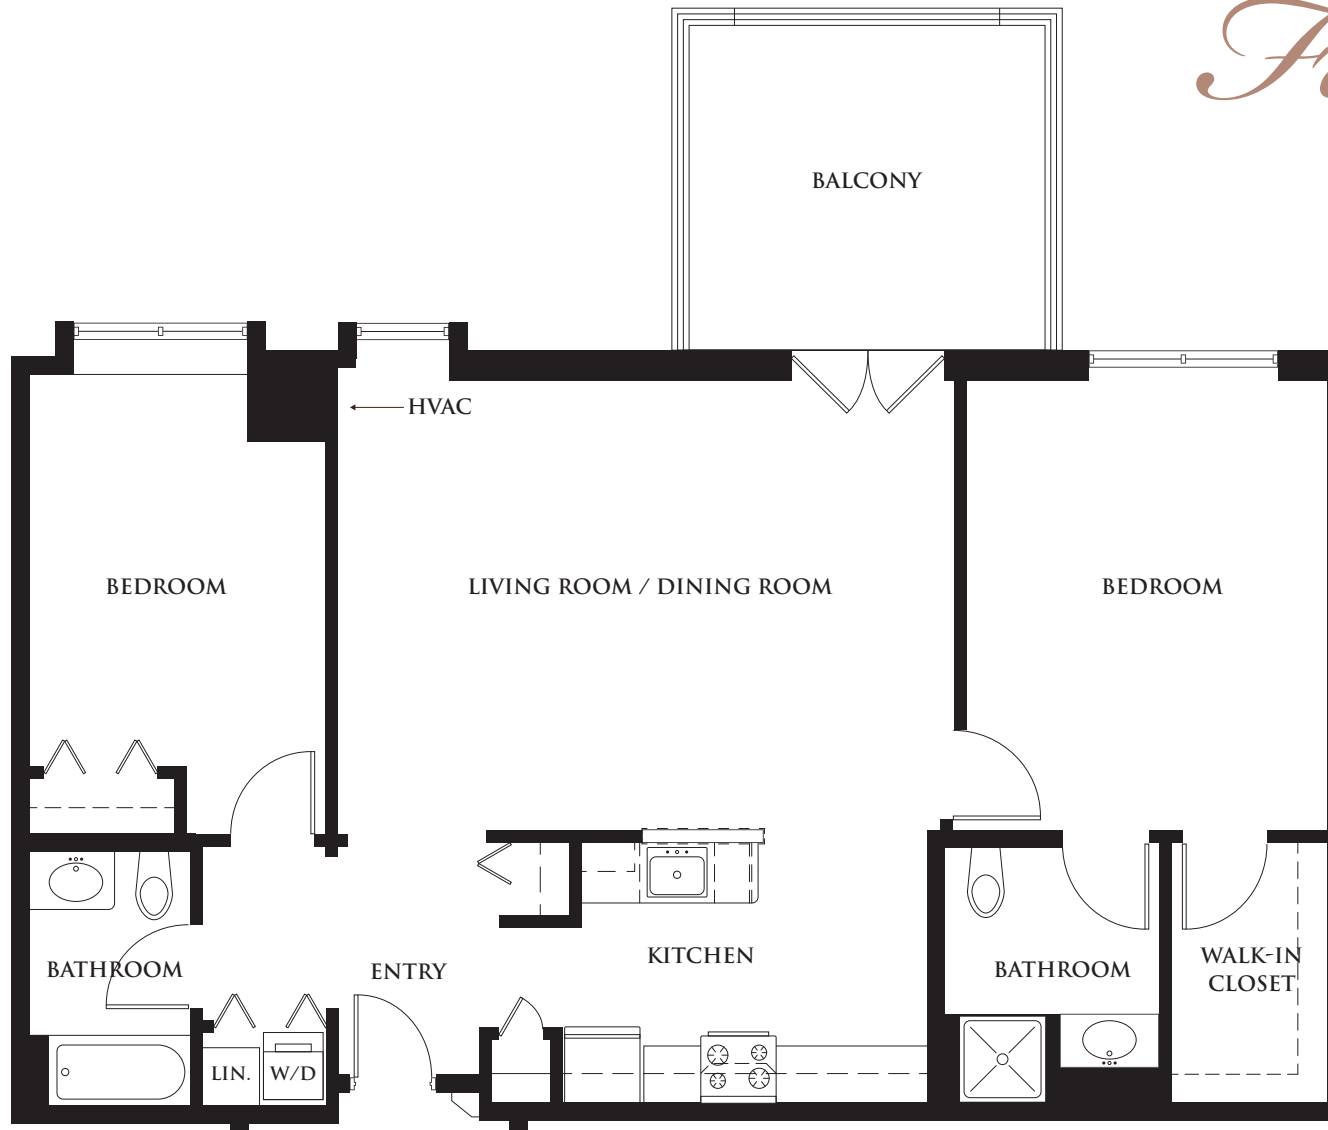

# Fonthill Deluxe

*Two Bedroom/  
Two Bathroom/  
Apartment*

*Monthly Fees starting at*

**\$3,435**

*Entrance Fees starting at*

**\$220,000**

The floor plan above is intended to show dimensions and layout for marketing purposes. Final design of the unit may vary.

THE MANOR  
*at York Town*